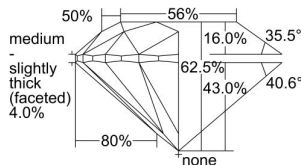

GIA®

FACSIMILE

GIA REPORT 2386784156

Verify this report at GIA.edu

GIA NATURAL DIAMOND DOSSIER®

May 26, 2021
GIA Report Number 2386784156
Shape and Cutting Style ..... Round Brilliant
Measurements ..... 3.85 - 3.86 x 2.41 mm

GRADING RESULTS

Carat Weight ..... 0.22 carat
Color Grade ..... D
Clarity Grade VVS1
Cut Grade ..... Excellent

ADDITIONAL GRADING INFORMATION

Polish ..... Excellent
Symmetry ..... Excellent
Fluorescence ..... None
Clarity Characteristics ..... Pinpoint
Inscription(s): GIA 2386784156

PROPORTIONS

Profile to actual proportions

GRADING SCALES

GIA COLOR SCALE

COLORLESS	D
	E
	F
	G
	H
	I
	J
NEAR COLORLESS	K
	L
Faint	M
	N
	O
	P
Very Light	Q
	R
	S
	T
	U
	V
Light	W
	X
	Y
	Z

GIA CLARITY SCALE

FLAWLESS	VERY VERY SLIGHTLY INCLUDED	VVS₁	
			VVS₂
INTERNALLY FLAWLESS	VERY SLIGHTLY INCLUDED	VS₁	
		VS₂	
SLIGHTLY INCLUDED	INCLUDED	SI₁	
		SI₂	
POOR		I₁	
		I₂	
		I₃	

GIA CUT SCALE

EXCELLENT
VERY GOOD
GOOD
FAIR
POOR