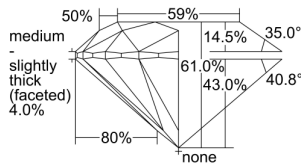

GIA®

FACSIMILE

GIA REPORT 2386785744

Verify this report at GIA.edu

GIA NATURAL DIAMOND DOSSIER®

May 25, 2021
GIA Report Number 2386785744
Shape and Cutting Style ..... Round Brilliant
Measurements ..... 5.68 - 5.71 x 3.47 mm

GRADING RESULTS

Carat Weight ..... 0.70 carat
Color Grade ..... D
Clarity Grade SI2
Cut Grade ..... Excellent

ADDITIONAL GRADING INFORMATION

Polish ..... Excellent
Symmetry ..... Very Good
Fluorescence ..... Faint
Clarity Characteristics ..... Crystal, Feather
Inscription(s): GIA 2386785744

PROPORTIONS

Profile to actual proportions

GRADING SCALES

GIA COLOR SCALE

COLORED	D
	E
	F
	G
	H
	I
	J
NEAR COLORLESS	K
	L
	M
	N
	O
	P
	Q
	R
	S
	T
	U
	V
	W
	X
	Y
	Z

GIA CLARITY SCALE

VERY VERY SLIGHTLY INCLUDED	FLAWLESS
	INTERNALLY FLAWLESS
VERY SLIGHTLY INCLUDED	VVS₁
	VVS₂
SLIGHTLY INCLUDED	VS₁
	VS₂
INCLUDED	SI₁
	SI₂
	I₁
	I₂
	I₃

GIA CUT SCALE

EXCELLENT
VERY GOOD
GOOD
FAIR
POOR