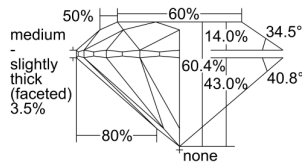

GIA®

FACSIMILE

GIA REPORT 2386820534

Verify this report at GIA.edu

GIA NATURAL DIAMOND DOSSIER®

May 27, 2021
GIA Report Number 2386820534
Shape and Cutting Style ..... Round Brilliant
Measurements ..... 4.16 - 4.17 x 2.51 mm

GRADING RESULTS

Carat Weight ..... 0.26 carat
Color Grade ..... H
Clarity Grade VS1
Cut Grade ..... Excellent

ADDITIONAL GRADING INFORMATION

Polish ..... Excellent
Symmetry ..... Excellent
Fluorescence ..... None
Clarity Characteristics ..... Cloud
Inscription(s): GIA 2386820534

PROPORTIONS

Profile to actual proportions

GRADING SCALES

GIA COLOR SCALE	GIA CLARITY SCALE	GIA CUT SCALE	
D	FLAWLESS	EXCELLENT	
E	INTERNALLY FLAWLESS		
F		VVS₁	VERY GOOD
G	VVS₂		
H	VS₁	GOOD	
I	VS₂		
J	SI₁	FAIR	
K	SI₂		
L	I₁	POOR	
M	I₂		
N	I₃		
O			
P			
Q			
R			
S			
T			
U			
V			
W			
X			
Y			
Z