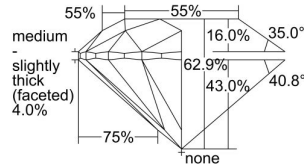

GIA®

FACSIMILE

GIA REPORT 2386928317

Verify this report at GIA.edu

GIA NATURAL DIAMOND DOSSIER®

June 04, 2021
GIA Report Number 2386928317
Shape and Cutting Style ..... Round Brilliant
Measurements ..... 5.01 - 5.07 x 3.17 mm

GRADING RESULTS

Carat Weight ..... 0.50 carat
Color Grade ..... D
Clarity Grade VS1
Cut Grade ..... Excellent

ADDITIONAL GRADING INFORMATION

Polish ..... Excellent
Symmetry ..... Very Good
Fluorescence ..... Medium Blue
Clarity Characteristics..... Indented Natural, Pinpoint
Inscription(s): GIA 2386928317

PROPORTIONS

Profile to actual proportions