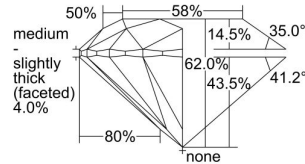

GIA®

FACSIMILE

GIA REPORT 2387556304

Verify this report at GIA.edu

GIA NATURAL DIAMOND DOSSIER®

May 05, 2021
GIA Report Number 2387556304
Shape and Cutting Style ..... Round Brilliant
Measurements ..... 5.08 - 5.09 x 3.16 mm

GRADING RESULTS

Carat Weight ..... 0.50 carat
Color Grade ..... H
Clarity Grade VS1
Cut Grade ..... Excellent

ADDITIONAL GRADING INFORMATION

Polish ..... Excellent
Symmetry ..... Excellent
Fluorescence ..... None
Clarity Characteristics ..... Cloud, Pinpoint
Inscription(s): GIA 2387556304

PROPORTIONS

Profile to actual proportions

GRADING SCALES

GIA COLOR SCALE	GIA CLARITY SCALE	GIA CUT SCALE	
D	FLAWLESS	EXCELLENT	
E	INTERNALLY FLAWLESS		
F		VVS₁	VERY GOOD
G	VVS₂		
H	VS₁	GOOD	
I	VS₂		
J	SI₁	FAIR	
K	SI₂		
L	I₁	POOR	
M	I₂		
N	I₃		
O			
P			
Q			
R			
S			
T			
U			
V			
W			
X			
Y			
Z