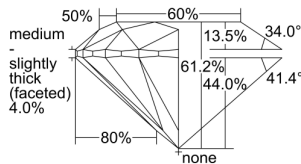

GIA®

FACSIMILE

GIA REPORT 2387710634

Verify this report at GIA.edu

GIA NATURAL DIAMOND DOSSIER®

May 18, 2021
GIA Report Number 2387710634
Shape and Cutting Style ..... Round Brilliant
Measurements ..... 5.29 - 5.32 x 3.25 mm

GRADING RESULTS

Carat Weight ..... 0.56 carat
Color Grade ..... H
Clarity Grade VVS1
Cut Grade ..... Excellent

ADDITIONAL GRADING INFORMATION

Polish ..... Excellent
Symmetry ..... Excellent
Fluorescence ..... Faint
Clarity Characteristics ..... Cloud
Inscription(s): GIA 2387710634

PROPORTIONS

Profile to actual proportions

GRADING SCALES

GIA COLOR SCALE	GIA CLARITY SCALE	GIA CUT SCALE	
D	FLAWLESS	EXCELLENT	
E	INTERNALLY FLAWLESS		
F		VVS₁	VERY GOOD
G	VVS₂		
H	VS₁	GOOD	
I	VS₂		
J	SI₁	FAIR	
K	SI₂		
L	I₁	POOR	
M			
N			
O	I₂		
P			
Q			
R	I₃		
S			
T			
U			
V			
W			
X			
Y			
Z