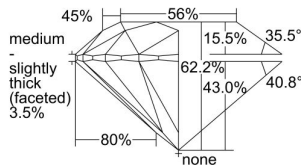

GIA®

FACSIMILE

GIA REPORT 2387770947

Verify this report at gia.edu

GIA NATURAL DIAMOND DOSSIER®

May 24, 2021
GIA Report Number **2387770947**
Shape and Cutting Style ..... **Round Brilliant**
Measurements ..... **3.95 - 3.97 x 2.46 mm**

GRADING RESULTS

Carat Weight ..... **0.24 carat**
Color Grade ..... **D**
Clarity Grade **VVS1**
Cut Grade ..... **Excellent**

ADDITIONAL GRADING INFORMATION

Polish ..... **Excellent**
Symmetry ..... **Excellent**
Fluorescence ..... **None**
Clarity Characteristics ..... **Feather**
Inscription(s): **GIA 2387770947**

PROPORTIONS

Profile to actual proportions