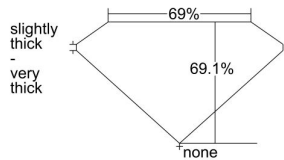

GIA®

FACSIMILE

GIA REPORT 2387858773

Verify this report at GIA.edu

GIA NATURAL DIAMOND DOSSIER®

May 31, 2021
GIA Report Number 2387858773
Shape and Cutting Style ..... **Cut-Cornered Rectangular Modified Brilliant**
Measurements ..... 5.78 x 5.01 x 3.46 mm

GRADING RESULTS

Carat Weight ..... 0.90 carat
Color Grade ..... E
Clarity Grade SI2

ADDITIONAL GRADING INFORMATION

Polish ..... Excellent
Symmetry ..... Excellent
Fluorescence ..... None
Clarity Characteristics ..... Crystal
Inscription(s): GIA 2387858773

PROPORTIONS

Profile not to actual proportions

GRADING SCALES

GIA COLOR SCALE		GIA CLARITY SCALE			
COLORLESS	D	VERY VERY SLIGHTLY INCLUDED	FLAWLESS		
	E		INTERNALLY FLAWLESS		
	F	VERY SLIGHTLY INCLUDED	VVS₁		
	G		VVS₂		
	H		VS₁		
	NEAR COLORLESS	I	SLIGHTLY INCLUDED	SI₁	
		J		SI₂	
		FAINT	K	INCLUDED	I₁
			L		I₂
			M		I₃
VERT LIGHT	N				
	O				
	P				
	Q				
	R				
	S				
	T				
LIGHT	U				
	V				
	W				
	X				
Y					
Z