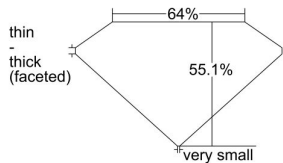

GIA®

FACSIMILE

GIA REPORT 2387879332

Verify this report at GIA.edu

GIA NATURAL DIAMOND DOSSIER®

June 01, 2021
GIA Report Number 2387879332
Shape and Cutting Style ..... Heart Brilliant
Measurements ..... 6.09 x 6.41 x 3.53 mm

GRADING RESULTS

Carat Weight ..... 0.93 carat
Color Grade ..... D
Clarity Grade SI1

ADDITIONAL GRADING INFORMATION

Polish ..... Excellent
Symmetry ..... Very Good
Fluorescence ..... Faint
Clarity Characteristics ..... Crystal
Inscription(s): GIA 2387879332

PROPORTIONS

Profile not to actual proportions

GRADING SCALES

GIA COLOR SCALE		GIA CLARITY SCALE			
COLORLESS	D	VERY VERY SLIGHTLY INCLUDED	FLAWLESS		
	E		INTERNALLY FLAWLESS		
	F	VERY SLIGHTLY INCLUDED	VVS₁		
	G		VVS₂		
	H		VS₁		
	NEAR COLORLESS	I	VERY SLIGHTLY INCLUDED	VS₂	
		J		SI₁	
		FAINT	K	SLIGHTLY INCLUDED	SI₂
			L		I₁
			M		I₂
VERT LIGHT	N	INCLUDED	I₃		
	O				
	P				
	Q				
	R				
	S				
	T				
LIGHT	U				
	V				
	W				
	X				
Y					
Z