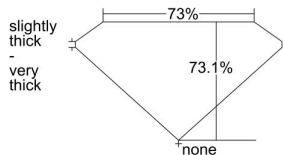

GIA®

FACSIMILE

GIA REPORT 2388679670

Verify this report at GIA.edu

GIA NATURAL DIAMOND DOSSIER®

May 14, 2021
GIA Report Number 2388679670
Shape and Cutting Style ..... Square Modified Brilliant
Measurements ..... 5.12 x 4.97 x 3.64 mm

GRADING RESULTS

Carat Weight ..... 0.81 carat
Color Grade ..... D
Clarity Grade VS2

ADDITIONAL GRADING INFORMATION

Polish ..... Excellent
Symmetry ..... Very Good
Fluorescence ..... None
Clarity Characteristics ..... Crystal, Cloud
Inscription(s): GIA 2388679670

PROPORTIONS

Profile not to actual proportions

GRADING SCALES

GIA COLOR SCALE		GIA CLARITY SCALE			
COLORLESS	D	VERY VERY SLIGHTLY INCLUDED	FLAWLESS		
	E		INTERNALLY FLAWLESS		
	F	VERY SLIGHTLY INCLUDED	VVS₁		
	G		VVS₂		
	H		VS₁		
	NEAR COLORLESS	I	SLIGHTLY INCLUDED	VS₂	
		J		SI₁	
		FAINT	K	INCLUDED	SI₂
			L		I₁
			M		I₂
VERT LIGHT	N	INCLUDED	I₃		
	O				
	P				
	Q				
	R				
	S				
	T				
LIGHT	U				
	V				
	W				
	X				
Y					
Z