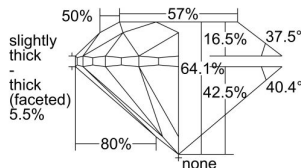

GIA®

FACSIMILE

GIA REPORT 2394057386

Verify this report at GIA.edu

GIA NATURAL DIAMOND DOSSIER®

June 14, 2021
GIA Report Number 2394057386
Shape and Cutting Style ..... Round Brilliant
Measurements ..... 4.97 - 5.01 x 3.20 mm

GRADING RESULTS

Carat Weight ..... 0.51 carat
Color Grade ..... D
Clarity Grade VS1
Cut Grade ..... Very Good

ADDITIONAL GRADING INFORMATION

Polish ..... Excellent
Symmetry ..... Excellent
Fluorescence ..... Faint
Clarity Characteristics..... Crystal, Cloud, Pinpoint
Inscription(s): GIA 2394057386

PROPORTIONS

Profile to actual proportions

GRADING SCALES

GIA COLOR SCALE	GIA CLARITY SCALE	GIA CUT SCALE	
D	FLAWLESS	EXCELLENT	
E	INTERNALLY FLAWLESS		
F		VVS₁	VERY GOOD
G	VVS₂		
H	VS₁	GOOD	
I	VS₂		
J	SI₁	FAIR	
K	SI₂		
L	I₁	POOR	
M	I₂		
N	I₃		
O			
P			
Q			
R			
S			
T			
U			
V			
W			
X			
Y			
Z