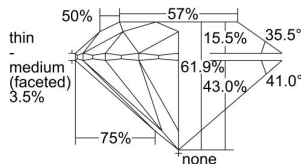

GIA®

FACSIMILE

GIA REPORT 2394104259

Verify this report at GIA.edu

GIA NATURAL DIAMOND DOSSIER®

June 29, 2021
GIA Report Number 2394104259
Shape and Cutting Style ..... Round Brilliant
Measurements ..... 4.37 - 4.40 x 2.71 mm

GRADING RESULTS

Carat Weight ..... 0.32 carat
Color Grade I
Clarity Grade S11
Cut Grade ..... Excellent

ADDITIONAL GRADING INFORMATION

Polish ..... Excellent
Symmetry ..... Excellent
Fluorescence ..... None
Clarity Characteristics ..... Cloud
Inscription(s): GIA 2394104259

PROPORTIONS

Profile to actual proportions

GRADING SCALES

GIA COLOR SCALE	GIA CLARITY SCALE	GIA CUT SCALE	
D	FLAWLESS	EXCELLENT	
E	INTERNALLY FLAWLESS		
F		VVS₁	VERY GOOD
G	VVS₂		
H	VS₁	GOOD	
I	VS₂		
J	S1₁	FAIR	
K	S1₂		
L	I₁	POOR	
M	I₂		
N	I₃		
O			
P			
Q			
R			
S			
T			
U			
V			
W			
X			
Y			
Z