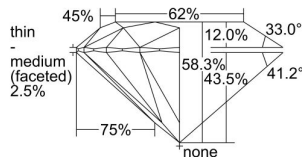

GIA®

FACSIMILE

GIA REPORT 2394332090

Verify this report at GIA.edu

GIA NATURAL DIAMOND DOSSIER®

July 06, 2021
GIA Report Number 2394332090
Shape and Cutting Style ..... Round Brilliant
Measurements ..... 4.53 - 4.55 x 2.64 mm

GRADING RESULTS

Carat Weight ..... 0.32 carat
Color Grade ..... D
Clarity Grade VVS1
Cut Grade ..... Excellent

ADDITIONAL GRADING INFORMATION

Polish ..... Excellent
Symmetry ..... Excellent
Fluorescence ..... Faint
Clarity Characteristics ..... Pinpoint
Inscription(s): GIA 2394332090

PROPORTIONS

Profile to actual proportions

GRADING SCALES

GIA COLOR SCALE	GIA CLARITY SCALE	GIA CUT SCALE	
D	FLAWLESS	EXCELLENT	
E	INTERNALLY FLAWLESS		
F		VVS₁	VERY GOOD
G	VVS₂		
H	VS₁	GOOD	
I	VS₂		
J	SI₁	FAIR	
K	SI₂		
L	I₁	POOR	
M	I₂		
N	I₃		
O			
P			
Q			
R			
S			
T			
U			
V			
W			
X			
Y			
Z