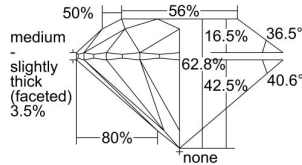

GIA®

FACSIMILE

GIA REPORT 2394362372

Verify this report at GIA.edu

GIA NATURAL DIAMOND DOSSIER®

July 06, 2021
GIA Report Number **2394362372**
Shape and Cutting Style ..... **Round Brilliant**
Measurements ..... **5.25 - 5.28 x 3.30 mm**

GRADING RESULTS

Carat Weight ..... **0.56 carat**
Color Grade ..... **H**
Clarity Grade **VS1**
Cut Grade ..... **Excellent**

ADDITIONAL GRADING INFORMATION

Polish ..... **Excellent**
Symmetry ..... **Excellent**
Fluorescence ..... **None**
Clarity Characteristics ..... **Needle, Pinpoint**
Inscription(s): **GIA 2394362372**

PROPORTIONS

Profile to actual proportions