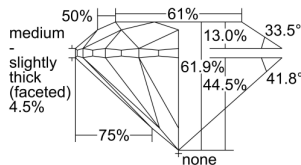

GIA®

FACSIMILE

GIA REPORT 2394592195

Verify this report at GIA.edu

GIA NATURAL DIAMOND DOSSIER®

July 22, 2021
GIA Report Number 2394592195
Shape and Cutting Style ..... Round Brilliant
Measurements ..... 5.06 - 5.09 x 3.14 mm

GRADING RESULTS

Carat Weight ..... 0.50 carat
Color Grade ..... K
Clarity Grade VS1
Cut Grade ..... Excellent

ADDITIONAL GRADING INFORMATION

Polish ..... Excellent
Symmetry ..... Very Good
Fluorescence ..... Medium Blue
Clarity Characteristics ..... Cloud, Pinpoint
Inscription(s): GIA 2394592195

PROPORTIONS

Profile to actual proportions

GRADING SCALES

GIA COLOR SCALE	GIA CLARITY SCALE	GIA CUT SCALE	
D	FLAWLESS	EXCELLENT	
E	INTERNALLY FLAWLESS		
F		VVS₁	VERY GOOD
G	VVS₂		
H	VS₁	GOOD	
I	VS₂		
J	SI₁	FAIR	
K	SI₂		
L	I₁	POOR	
M	I₂		
N	I₃		
O			
P			
Q			
R			
S			
T			
U			
V			
W			
X			
Y			
Z