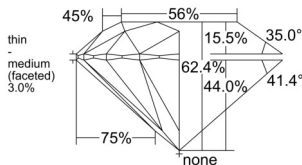

GIA®

FACSIMILE

GIA REPORT 2394737672

Verify this report at GIA.edu

GIA NATURAL DIAMOND DOSSIER®

July 30, 2021
GIA Report Number 2394737672
Shape and Cutting Style ..... Round Brilliant
Measurements ..... 4.29 - 4.32 x 2.69 mm

GRADING RESULTS

Carat Weight ..... 0.30 carat
Color Grade ..... J
Clarity Grade VVS1
Cut Grade ..... Excellent

ADDITIONAL GRADING INFORMATION

Polish ..... Excellent
Symmetry ..... Excellent
Fluorescence ..... Medium Blue
Clarity Characteristics..... Pinpoint, Feather, Chip
Inscription(s): GIA 2394737672

PROPORTIONS

GRADING SCALES

GIA COLOR SCALE	GIA CLARITY SCALE	GIA CUT SCALE
COLOURLESS	FLAWLESS	EXCELLENT
D	INTERNALLY FLAWLESS	
E	VVS₁	VERY GOOD
F		
G	VS₁	GOOD
H		
I	SI₁	FAIR
J		
K	I₁	POOR
L		
M	I₂	
N	I₃	
O		
P		
Q		
R		
S		
T		
U		
V		
W		
X		
Y		
Z