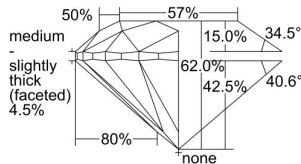

GIA®

FACSIMILE

GIA REPORT 2396045543

Verify this report at GIA.edu

GIA NATURAL DIAMOND DOSSIER®

July 12, 2021
GIA Report Number 2396045543
Shape and Cutting Style ..... Round Brilliant
Measurements ..... 5.14 - 5.17 x 3.20 mm

GRADING RESULTS

Carat Weight ..... 0.53 carat
Color Grade ..... G
Clarity Grade S11
Cut Grade ..... Excellent

ADDITIONAL GRADING INFORMATION

Polish ..... Excellent
Symmetry ..... Excellent
Fluorescence ..... None
Clarity Characteristics ..... Cloud
Inscription(s): GIA 2396045543

PROPORTIONS

Profile to actual proportions

GRADING SCALES

GIA COLOR SCALE	GIA CLARITY SCALE	GIA CUT SCALE	
D	FLAWLESS	EXCELLENT	
E	INTERNALLY FLAWLESS		
F		VVS₁	VERY GOOD
G	VVS₂		
H	VS₁	GOOD	
I	VS₂		
J	S1₁	FAIR	
K	S1₂		
L	I₁	POOR	
M	I₂		
N	I₃		
O			
P			
Q			
R			
S			
T			
U			
V			
W			
X			
Y			
Z