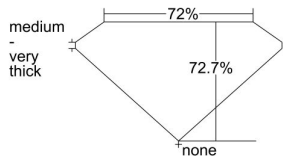

GIA®

FACSIMILE

GIA REPORT 2396227872

Verify this report at GIA.edu

GIA NATURAL DIAMOND DOSSIER®

July 26, 2021
GIA Report Number 2396227872
Shape and Cutting Style ..... Square Modified Brilliant
Measurements ..... 4.85 x 4.78 x 3.48 mm

GRADING RESULTS

Carat Weight ..... 0.70 carat
Color Grade ..... E
Clarity Grade SI2

ADDITIONAL GRADING INFORMATION

Polish ..... Excellent
Symmetry ..... Good
Fluorescence ..... None
Clarity Characteristics ..... Crystal, Cloud
Inscription(s): GIA 2396227872

PROPORTIONS

Profile not to actual proportions

GRADING SCALES

GIA COLOR SCALE		GIA CLARITY SCALE			
COLORLESS	D	VERY VERY SLIGHTLY INCLUDED	FLAWLESS		
	E		INTERNALLY FLAWLESS		
	F		VVS₁		
	G		VVS₂		
	NEAR COLORLESS	H	VERY SLIGHTLY INCLUDED	VS₁	
		I		VS₂	
		FAINT	J	SLIGHTLY INCLUDED	SI₁
			K		SI₂
	L		I₁		
	VERTICALLY LIGHT		M	INCLUDED	I₂
N			I₃		
O					
P					
Q					
R					
LIGHT	S				
	T				
	U				
	V				
	W				
	X				
Y					
Z