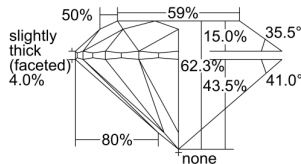

GIA®

FACSIMILE

GIA REPORT 2396358528

Verify this report at GIA.edu

GIA NATURAL DIAMOND DOSSIER®

July 06, 2021
GIA Report Number 2396358528
Shape and Cutting Style ..... Round Brilliant
Measurements ..... 5.27 - 5.30 x 3.29 mm

GRADING RESULTS

Carat Weight ..... 0.57 carat
Color Grade ..... G
Clarity Grade VS1
Cut Grade ..... Excellent

ADDITIONAL GRADING INFORMATION

Polish ..... Excellent
Symmetry ..... Excellent
Fluorescence ..... Faint
Clarity Characteristics..... Crystal, Pinpoint, Needle
Inscription(s): GIA 2396358528

PROPORTIONS

Profile to actual proportions

GRADING SCALES

GIA COLOR SCALE	GIA CLARITY SCALE	GIA CUT SCALE	
D	FLAWLESS	EXCELLENT	
E	INTERNALLY FLAWLESS		
F		VVS₁	VERY GOOD
G	VVS₂		
H	VS₁	GOOD	
I	VS₂		
J	SI₁	FAIR	
K	SI₂		
L	I₁	POOR	
M	I₂		
N	I₃		
O			
P			
Q			
R			
S			
T			
U			
V			
W			
X			
Y			
Z