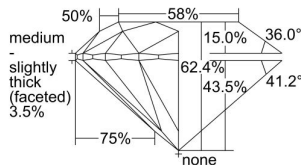

GIA®

FACSIMILE

GIA REPORT 2396381106

Verify this report at GIA.edu

GIA NATURAL DIAMOND DOSSIER®

July 08, 2021
GIA Report Number 2396381106
Shape and Cutting Style ..... Round Brilliant
Measurements ..... 5.94 - 5.96 x 3.71 mm

GRADING RESULTS

Carat Weight ..... 0.81 carat
Color Grade ..... H
Clarity Grade ..... Internally Flawless
Cut Grade ..... Excellent

ADDITIONAL GRADING INFORMATION

Polish ..... Excellent
Symmetry ..... Excellent
Fluorescence ..... Faint
Clarity Characteristics ..... Minor Details of Polish
Inscription(s): GIA 2396381106

PROPORTIONS

Profile to actual proportions

GRADING SCALES

GIA COLOR SCALE	GIA CLARITY SCALE	GIA CUT SCALE	
D	FLAWLESS	EXCELLENT	
E	INTERNALLY FLAWLESS		
F		VVS₁	VERY GOOD
G	VVS₂		
H	VS₁	GOOD	
I	VS₂		
J	SI₁	FAIR	
K	SI₂		
L	I₁	POOR	
M			
N			
O	I₂		
P			
Q			
R	I₃		
S			
T			
U			
V			
W			
X			
Y			
Z