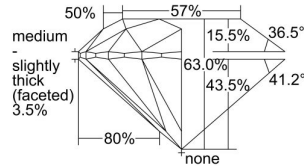

GIA®

FACSIMILE

GIA REPORT 2396398287

Verify this report at GIA.edu

GIA NATURAL DIAMOND DOSSIER®

July 09, 2021
GIA Report Number **2396398287**
Shape and Cutting Style ..... **Round Brilliant**
Measurements ..... **4.42 - 4.45 x 2.80 mm**

GRADING RESULTS

Carat Weight ..... **0.34 carat**
Color Grade ..... **J**
Clarity Grade **VS1**
Cut Grade ..... **Excellent**

ADDITIONAL GRADING INFORMATION

Polish ..... **Excellent**
Symmetry ..... **Excellent**
Fluorescence ..... **None**
Clarity Characteristics ..... **Cloud, Knot**
Inscription(s): **GIA 2396398287**

PROPORTIONS

Profile to actual proportions