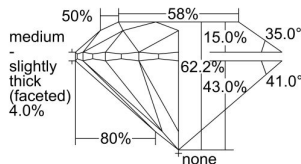

GIA®

FACSIMILE

GIA REPORT 2396465754

Verify this report at GIA.edu

GIA NATURAL DIAMOND DOSSIER®

July 12, 2021
GIA Report Number 2396465754
Shape and Cutting Style ..... Round Brilliant
Measurements ..... 5.07 - 5.11 x 3.17 mm

GRADING RESULTS

Carat Weight ..... 0.51 carat
Color Grade ..... H
Clarity Grade VS1
Cut Grade ..... Excellent

ADDITIONAL GRADING INFORMATION

Polish ..... Excellent
Symmetry ..... Excellent
Fluorescence ..... None
Clarity Characteristics..... Crystal, Cloud, Needle, Pinpoint
Inscription(s): GIA 2396465754

PROPORTIONS

Profile to actual proportions

GRADING SCALES

GIA COLOR SCALE	GIA CLARITY SCALE	GIA CUT SCALE	
D	FLAWLESS	EXCELLENT	
E	INTERNALLY FLAWLESS		
F		VVS₁	VERY GOOD
G	VVS₂		
H	VS₁	GOOD	
I	VS₂		
J	SI₁	FAIR	
K	SI₂		
L	I₁	POOR	
M			
N			
O	I₂		
P			
Q			
R	I₃		
S			
T			
U			
V			
W			
X			
Y			
Z