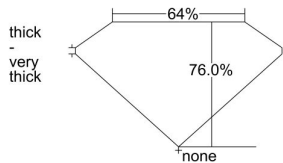

GIA®

FACSIMILE

GIA REPORT 2396675638

Verify this report at GIA.edu

GIA NATURAL DIAMOND DOSSIER®

July 31, 2021
GIA Report Number 2396675638
Shape and Cutting Style ..... Square Modified Brilliant
Measurements ..... 5.25 x 5.13 x 3.90 mm

GRADING RESULTS

Carat Weight ..... 0.90 carat
Color Grade ..... D
Clarity Grade SI1

ADDITIONAL GRADING INFORMATION

Polish ..... Excellent
Symmetry ..... Good
Fluorescence ..... None
Clarity Characteristics ..... Crystal
Inscription(s): GIA 2396675638

PROPORTIONS

Profile not to actual proportions

GRADING SCALES

GIA COLOR SCALE		GIA CLARITY SCALE	
COLORLESS	D	VERY VERY SLIGHTLY INCLUDED	FLAWLESS
	E		INTERNALLY FLAWLESS
	F		VVS₁
	G		VVS₂
	H		VS₁
	I		VS₂
	J		SI₁
	K		SI₂
	L		I₁
	M		I₂
NEAR COLORLESS	N	SLIGHTLY INCLUDED	I₃
	O		
	P		
	Q		
FAINT	R		
	S		
	T		
	U		
VERT LIGHT	V		
	W		
	X		
	Y		
LIGHT	Z