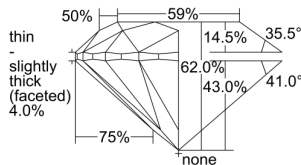

GIA®

FACSIMILE

GIA REPORT 2396748707

Verify this report at GIA.edu

GIA NATURAL DIAMOND DOSSIER®

September 07, 2021
GIA Report Number **2396748707**
Shape and Cutting Style ..... **Round Brilliant**
Measurements ..... **4.67 - 4.70 x 2.91 mm**

GRADING RESULTS

Carat Weight ..... **0.40 carat**
Color Grade ..... **H**
Clarity Grade **S11**
Cut Grade ..... **Excellent**

ADDITIONAL GRADING INFORMATION

Polish ..... **Excellent**
Symmetry ..... **Excellent**
Fluorescence ..... **Faint**
Clarity Characteristics ..... **Crystal**
Inscription(s): **GIA 2396748707**

PROPORTIONS

GRADING SCALES

GIA COLOR SCALE	GIA CLARITY SCALE	GIA CUT SCALE
COLOREDNESS	FLAWLESS	EXCELLENT
D	FLAWLESS	
E	INTERNALLY FLAWLESS	VERY GOOD
F	VVS₁	
G	VVS₂	GOOD
H	VS₁	
I	VS₂	FAIR
J	S1₁	
K	S1₂	POOR
L	I₁	
M	I₂	
N	I₃	
O		
P		
Q		
R		
S		
T		
U		
V		
W		
X		
Y		
Z