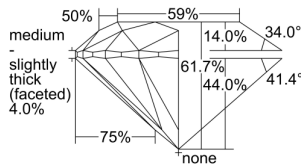

GIA®

FACSIMILE

GIA REPORT 2396761651

Verify this report at GIA.edu

GIA NATURAL DIAMOND DOSSIER®

August 04, 2021
GIA Report Number 2396761651
Shape and Cutting Style ..... Round Brilliant
Measurements ..... 4.04 - 4.06 x 2.50 mm

GRADING RESULTS

Carat Weight ..... 0.25 carat
Color Grade ..... D
Clarity Grade VVS2
Cut Grade ..... Excellent

ADDITIONAL GRADING INFORMATION

Polish ..... Excellent
Symmetry ..... Excellent
Fluorescence ..... Faint
Clarity Characteristics ..... Needle, Pinpoint
Inscription(s): GIA 2396761651

PROPORTIONS

Profile to actual proportions

GRADING SCALES

GIA COLOR SCALE	GIA CLARITY SCALE	GIA CUT SCALE	
D	FLAWLESS	EXCELLENT	
E	INTERNALLY FLAWLESS		
F		VVS₁	VERY GOOD
G	VVS₂		
H	VS₁	GOOD	
I	VS₂		
J	SI₁	FAIR	
K	SI₂		
L	I₁	POOR	
M	I₂		
N	I₃		
O			
P			
Q			
R			
S			
T			
U			
V			
W			
X			
Y			
Z