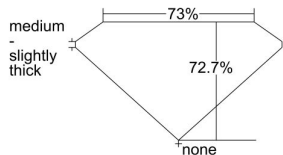

GIA®

FACSIMILE

GIA REPORT 2396927962

Verify this report at GIA.edu

GIA NATURAL DIAMOND DOSSIER®

August 19, 2021
GIA Report Number 2396927962
Shape and Cutting Style ..... Square Modified Brilliant
Measurements ..... 5.12 x 4.98 x 3.62 mm

GRADING RESULTS

Carat Weight ..... 0.70 carat
Color Grade ..... F
Clarity Grade VS2

ADDITIONAL GRADING INFORMATION

Polish ..... Excellent
Symmetry ..... Very Good
Fluorescence ..... None
Clarity Characteristics ..... Feather
Inscription(s): GIA 2396927962

PROPORTIONS

Profile not to actual proportions

GRADING SCALES

GIA COLOR SCALE		GIA CLARITY SCALE	
COLORLESS	D	VERY VERY SLIGHTLY INCLUDED	FLAWLESS
	E		INTERNALLY FLAWLESS
	F		VVS₁
	G		VVS₂
	H		VS₁
	I		VS₂
	J		SI₁
	K		SI₂
	L		I₁
	M		I₂
NEAR COLORLESS	N	SLIGHTLY INCLUDED	I₃
	O		
	P		
	Q		
FAINT	R	INCLUDED	
	S		
	T		
	U		
	V		
	W		
	X		
	Y		
VERTICALLY COLORLESS	Z