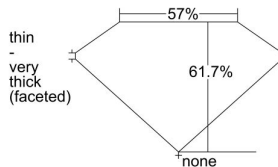

GIA®

FACSIMILE

GIA REPORT 2396945881

Verify this report at GIA.edu

GIA NATURAL DIAMOND DOSSIER®

October 21, 2021
GIA Report Number 2396945881
Shape and Cutting Style ..... Heart Brilliant
Measurements ..... 5.31 x 6.22 x 3.83 mm

GRADING RESULTS

Carat Weight ..... 0.72 carat
Color Grade ..... E
Clarity Grade SI2

ADDITIONAL GRADING INFORMATION

Polish ..... Very Good
Symmetry ..... Very Good
Fluorescence ..... None
Clarity Characteristics ..... Crystal
Inscription(s): GIA 2396945881

PROPORTIONS

Profile not to actual proportions

GRADING SCALES

GIA COLOR SCALE		GIA CLARITY SCALE			
COLORLESS	D	VERY VERY SLIGHTLY INCLUDED	FLAWLESS		
	E		INTERNALLY FLAWLESS		
	F	VERY SLIGHTLY INCLUDED	VVS₁		
	G		VVS₂		
	H		VS₁		
	NEAR COLORLESS	I	SLIGHTLY INCLUDED	VS₂	
		J		SI₁	
		FAINT	K	INCLUDED	SI₂
			L		I₁
			M		I₂
VERT LIGHT	N	LIGHT	I₃		
	O				
	P				
	Q				
	R