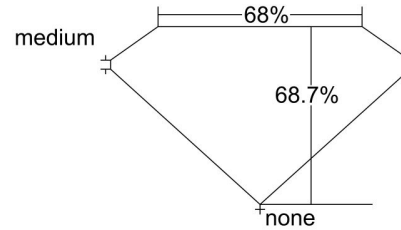

GIA NATURAL DIAMOND GRADING REPORT

August 17, 2021
 GIA Report Number 2396963463
 Shape and Cutting Style Emerald Cut
 Measurements 7.79 x 5.88 x 4.04 mm

GRADING RESULTS

Carat Weight 1.70 carat
 Color Grade E
 Clarity Grade VS2

ADDITIONAL GRADING INFORMATION

Polish Excellent
 Symmetry Excellent
 Fluorescence Faint
 Inscription(s): GIA 2396963463

PROPORTIONS

Profile not to actual proportions

CLARITY CHARACTERISTICS

KEY TO SYMBOLS*

-  Feather
-  Crystal
-  Cloud
-  Pinpoint

* Red symbols denote internal characteristics (inclusions). Green or black symbols denote external characteristics (blemishes). Diagram is an approximate representation of the diamond, and symbols shown indicate type, position, and approximate size of clarity characteristics. All clarity characteristics may not be shown. Details of finish are not shown.