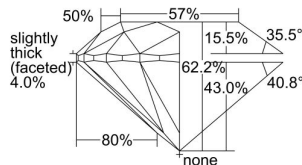

GIA®

FACSIMILE

GIA REPORT 2396976641

Verify this report at GIA.edu

GIA NATURAL DIAMOND DOSSIER®

September 07, 2021
GIA Report Number 2396976641
Shape and Cutting Style ..... Round Brilliant
Measurements ..... 4.06 - 4.08 x 2.54 mm

GRADING RESULTS

Carat Weight ..... 0.26 carat
Color Grade ..... F
Clarity Grade VVS1
Cut Grade ..... Excellent

ADDITIONAL GRADING INFORMATION

Polish ..... Excellent
Symmetry ..... Excellent
Fluorescence ..... None
Clarity Characteristics ..... Cloud, Pinpoint
Inscription(s): GIA 2396976641

PROPORTIONS

Profile to actual proportions

GRADING SCALES

GIA COLOR SCALE

COLORESS	D
	E
	F
	G
	H
	I
	J
NEAR COLORESS	K
	L
FAIN	M
	N
	O
	P
	R
	S
	T
	U
	V
	W
	X
	Y
LIGHT	Z

GIA CLARITY SCALE

VERY VERY SLIGHTLY INCLUDED	FLAWLESS
	INTERNALLY FLAWLESS
VERY SLIGHTLY INCLUDED	VVS₁
	VVS₂
SLIGHTLY INCLUDED	VS₁
	VS₂
INCLUDED	SI₁
	SI₂
	I₁
	I₂
	I₃

GIA CUT SCALE

EXCELLENT
VERY GOOD
GOOD
FAIR
POOR