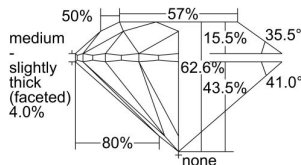

GIA®

FACSIMILE

GIA REPORT 2397322641

Verify this report at GIA.edu

GIA NATURAL DIAMOND DOSSIER®

August 03, 2021
GIA Report Number 2397322641
Shape and Cutting Style ..... Round Brilliant
Measurements ..... 5.38 - 5.41 x 3.37 mm

GRADING RESULTS

Carat Weight ..... 0.60 carat
Color Grade ..... H
Clarity Grade ..... Internally Flawless
Cut Grade ..... Excellent

ADDITIONAL GRADING INFORMATION

Polish ..... Excellent
Symmetry ..... Excellent
Fluorescence ..... Medium Blue
Clarity Characteristics ..... Minor Details of Polish
Inspection(s): GIA 2397322641

PROPORTIONS

Profile to actual proportions

GRADING SCALES

GIA COLOR SCALE

COLORED	D
	E
	F
	G
	H
	I
	J
NEAR COLORLESS	K
	L
	M
	N
	O
	P
	Q
	R
	S
	T
	U
	V
	W
	X
	Y
	Z

GIA CLARITY SCALE

VERY VERY SLIGHTLY INCLUDED	FLAWLESS
	INTERNALLY FLAWLESS
VERY SLIGHTLY INCLUDED	VVS₁
	VVS₂
SLIGHTLY INCLUDED	VS₁
	VS₂
INCLUDED	SI₁
	SI₂
	I₁
	I₂
	I₃

GIA CUT SCALE

EXCELLENT
VERY GOOD
GOOD
FAIR
POOR