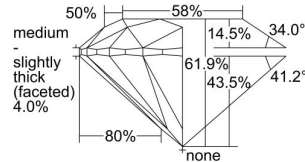

GIA®

FACSIMILE

GIA REPORT 2397368904

Verify this report at GIA.edu

GIA NATURAL DIAMOND DOSSIER®

July 07, 2021
GIA Report Number **2397368904**
Shape and Cutting Style ..... **Round Brilliant**
Measurements ..... **4.07 - 4.10 x 2.53 mm**

GRADING RESULTS

Carat Weight ..... **0.26 carat**
Color Grade ..... **D**
Clarity Grade **VS1**
Cut Grade ..... **Excellent**

ADDITIONAL GRADING INFORMATION

Polish ..... **Excellent**
Symmetry ..... **Excellent**
Fluorescence ..... **None**
Clarity Characteristics ..... **Feather**
Inscription(s): **GIA 2397368904**

PROPORTIONS

Profile to actual proportions

GRADING SCALES

GIA COLOR SCALE	GIA CLARITY SCALE	GIA CUT SCALE	
D	FLAWLESS	EXCELLENT	
E	INTERNALLY FLAWLESS		
F		VVS₁	VERY GOOD
G	VVS₂		
H	VS₁	GOOD	
I	VS₂		
J	SI₁	FAIR	
K	SI₂		
L	I₁	POOR	
M	I₂		
N	I₃		
O			
P			
Q			
R			
S			
T			
U			
V			
W			
X			
Y			
Z