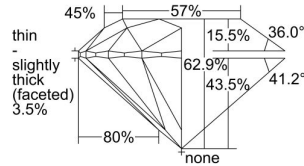

GIA®

FACSIMILE

GIA REPORT 2397374805

Verify this report at GIA.edu

GIA NATURAL DIAMOND DOSSIER®

July 10, 2021
GIA Report Number 2397374805
Shape and Cutting Style ..... Round Brilliant
Measurements ..... 4.44 - 4.47 x 2.80 mm

GRADING RESULTS

Carat Weight ..... 0.34 carat
Color Grade ..... H
Clarity Grade VVS1
Cut Grade ..... Excellent

ADDITIONAL GRADING INFORMATION

Polish ..... Excellent
Symmetry ..... Excellent
Fluorescence ..... Faint
Clarity Characteristics..... Pinpoint, Internal Graining, Feather, Surface Graining

Inscription(s): GIA 2397374805

PROPORTIONS

Profile to actual proportions