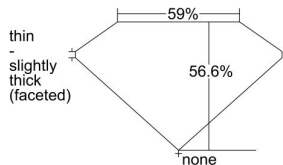

GIA®

FACSIMILE

GIA REPORT 2397412904

Verify this report at GIA.edu

GIA NATURAL DIAMOND DOSSIER®

July 09, 2021
GIA Report Number 2397412904
Shape and Cutting Style ..... Heart Brilliant
Measurements ..... 4.65 x 5.15 x 2.92 mm

GRADING RESULTS

Carat Weight ..... 0.41 carat
Color Grade ..... F
Clarity Grade VVS2

ADDITIONAL GRADING INFORMATION

Polish ..... Excellent
Symmetry ..... Very Good
Fluorescence ..... None
Clarity Characteristics..... Cloud, Feather, Indented Natural
Inscription(s): GIA 2397412904

PROPORTIONS

Profile not to actual proportions

GRADING SCALES

GIA COLOR SCALE		GIA CLARITY SCALE	
COLORLESS	D	VERY VERY SLIGHTLY INCLUDED	FLAWLESS
	E		INTERNALLY FLAWLESS
	F		VVS₁
	G		VVS₂
	H		VS₁
	I		VS₂
	J		SI₁
	K		SI₂
	L		I₁
	M		I₂
NEAR COLORLESS	N	SLIGHTLY INCLUDED	I₃
	O		
	P		
	Q		
FAINT	R		
	S		
	T		
	U		
VERT LIGHT	V		
	W		
	X		
	Y		
LIGHT	Z