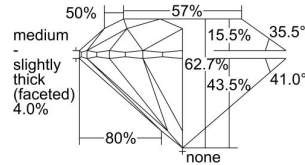

GIA®

FACSIMILE

GIA REPORT 2397465834

Verify this report at GIA.edu

GIA NATURAL DIAMOND DOSSIER®

July 14, 2021
GIA Report Number 2397465834
Shape and Cutting Style ..... Round Brilliant
Measurements ..... 4.51 - 4.55 x 2.84 mm

GRADING RESULTS

Carat Weight ..... 0.36 carat
Color Grade ..... K, Faint Brown
Clarity Grade VS1
Cut Grade ..... Excellent

ADDITIONAL GRADING INFORMATION

Polish ..... Excellent
Symmetry ..... Excellent
Fluorescence ..... None
Clarity Characteristics ..... Crystal, Pinpoint
Inscription(s): GIA 2397465834

PROPORTIONS

Profile to actual proportions