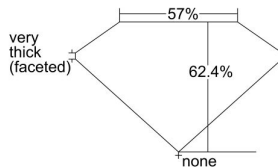

GIA®

FACSIMILE

GIA REPORT 2397489294

Verify this report at GIA.edu

GIA NATURAL DIAMOND DOSSIER®

August 25, 2021
GIA Report Number 2397489294
Shape and Cutting Style ..... Heart Brilliant
Measurements ..... 5.13 x 6.02 x 3.76 mm

GRADING RESULTS

Carat Weight ..... 0.70 carat
Color Grade ..... E
Clarity Grade VS1

ADDITIONAL GRADING INFORMATION

Polish ..... Very Good
Symmetry ..... Very Good
Fluorescence ..... None
Clarity Characteristics..... Crystal, Needle
Inscription(s): GIA 2397489294

PROPORTIONS

Profile not to actual proportions

GRADING SCALES

GIA COLOR SCALE		GIA CLARITY SCALE			
COLORLESS	D	VERY VERY SLIGHTLY INCLUDED	FLAWLESS		
	E		INTERNALLY FLAWLESS		
	F	VERY SLIGHTLY INCLUDED	VVS₁		
	G		VVS₂		
	H		VS₁		
	NEAR COLORLESS	I	SLIGHTLY INCLUDED	VS₂	
		J		SI₁	
		FAINT	K	INCLUDED	SI₂
			L		I₁
			M		I₂
VERT LIGHT			N	INCLUDED	I₃
			O		
			P		
	Q				
LIGHT	R				
	S				
	T				
	U				
	V				
	Z