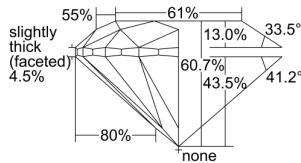

GIA®

FACSIMILE

GIA REPORT 2397516202

Verify this report at GIA.edu

GIA NATURAL DIAMOND DOSSIER®

July 16, 2021
GIA Report Number 2397516202
Shape and Cutting Style ..... Round Brilliant
Measurements ..... 5.17 - 5.21 x 3.15 mm

GRADING RESULTS

Carat Weight ..... 0.53 carat
Color Grade ..... G
Clarity Grade VS1
Cut Grade ..... Excellent

ADDITIONAL GRADING INFORMATION

Polish ..... Excellent
Symmetry ..... Excellent
Fluorescence ..... None
Clarity Characteristics..... Cloud, Crystal, Pinpoint
Inscription(s): GIA 2397516202

PROPORTIONS

Profile to actual proportions