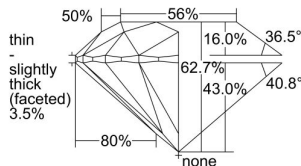

GIA®

FACSIMILE

GIA REPORT 2397532084

Verify this report at GIA.edu

GIA NATURAL DIAMOND DOSSIER®

July 23, 2021
GIA Report Number 2397532084
Shape and Cutting Style ..... Round Brilliant
Measurements ..... 4.25 - 4.29 x 2.68 mm

GRADING RESULTS

Carat Weight ..... 0.30 carat
Color Grade ..... F
Clarity Grade S11
Cut Grade ..... Excellent

ADDITIONAL GRADING INFORMATION

Polish ..... Excellent
Symmetry ..... Excellent
Fluorescence ..... None
Clarity Characteristics ..... Cloud, Crystal
Inscription(s): GIA 2397532084

PROPORTIONS

Profile to actual proportions