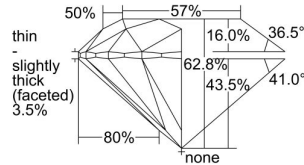

GIA®

FACSIMILE

GIA REPORT 2397592472

Verify this report at GIA.edu

GIA NATURAL DIAMOND DOSSIER®

July 24, 2021
GIA Report Number 2397592472
Shape and Cutting Style ..... Round Brilliant
Measurements ..... 5.03 - 5.07 x 3.17 mm

GRADING RESULTS

Carat Weight ..... 0.50 carat
Color Grade ..... J
Clarity Grade VS2
Cut Grade ..... Excellent

ADDITIONAL GRADING INFORMATION

Polish ..... Excellent
Symmetry ..... Excellent
Fluorescence ..... None
Clarity Characteristics ..... Crystal, Cloud
Inscription(s): GIA 2397592472

PROPORTIONS

Profile to actual proportions