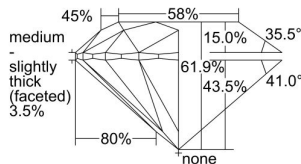

GIA®

FACSIMILE

GIA REPORT 2397672269

Verify this report at GIA.edu

GIA NATURAL DIAMOND DOSSIER®

July 29, 2021
GIA Report Number 2397672269
Shape and Cutting Style ..... Round Brilliant
Measurements ..... 4.28 - 4.31 x 2.66 mm

GRADING RESULTS

Carat Weight ..... 0.30 carat
Color Grade ..... E
Clarity Grade S11
Cut Grade ..... Excellent

ADDITIONAL GRADING INFORMATION

Polish ..... Very Good
Symmetry ..... Excellent
Fluorescence ..... None
Clarity Characteristics ..... Cloud
Inscription(s): GIA 2397672269

PROPORTIONS

Profile to actual proportions

GRADING SCALES

GIA COLOR SCALE	GIA CLARITY SCALE	GIA CUT SCALE
D	FLAWLESS	EXCELLENT
E	INTERNALLY FLAWLESS	
F	VVS₁	VERY GOOD
G		
H	VS₁	GOOD
I		
J	SI₁	FAIR
K		
L	I₁	POOR
M		
N	I₂	
O		
P	I₃	
Q		
R		
S		
T		
U		
V		
W		
X		
Y		
Z