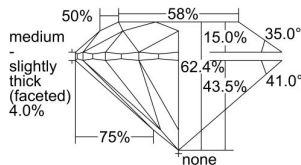

GIA®

FACSIMILE

GIA REPORT 2397844117

Verify this report at GIA.edu

GIA NATURAL DIAMOND DOSSIER®

August 09, 2021
GIA Report Number 2397844117
Shape and Cutting Style ..... Round Brilliant
Measurements ..... 5.30 - 5.34 x 3.32 mm

GRADING RESULTS

Carat Weight ..... 0.58 carat
Color Grade ..... K
Clarity Grade S11
Cut Grade ..... Excellent

ADDITIONAL GRADING INFORMATION

Polish ..... Excellent
Symmetry ..... Excellent
Fluorescence ..... None
Clarity Characteristics ..... Crystal, Feather
Inscription(s): GIA 2397844117

PROPORTIONS

Profile to actual proportions

GRADING SCALES

GIA COLOR SCALE	GIA CLARITY SCALE	GIA CUT SCALE	
D	FLAWLESS	EXCELLENT	
E	INTERNALLY FLAWLESS		
F		VVS₁	VERY GOOD
G	VVS₂		
H	VS₁	GOOD	
I	VS₂		
J	S1₁	FAIR	
K	S1₂		
L	I₁	POOR	
M	I₂		
N	I₃		
O			
P			
Q			
R			
S			
T			
U			
V			
W			
X			
Y			
Z