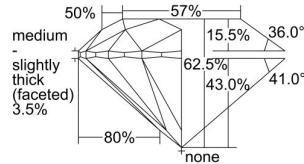

GIA®

FACSIMILE

GIA REPORT 2397911790

Verify this report at GIA.edu

GIA NATURAL DIAMOND DOSSIER®

August 25, 2021
GIA Report Number 2397911790
Shape and Cutting Style ..... Round Brilliant
Measurements ..... 5.79 - 5.83 x 3.63 mm

GRADING RESULTS

Carat Weight ..... 0.75 carat
Color Grade ..... E
Clarity Grade S11
Cut Grade ..... Excellent

ADDITIONAL GRADING INFORMATION

Polish ..... Excellent
Symmetry ..... Excellent
Fluorescence ..... None
Clarity Characteristics ..... Crystal, Cloud
Inscription(s): GIA 2397911790

PROPORTIONS

Profile to actual proportions

GRADING SCALES

GIA COLOR SCALE

COLOURLESS	D
	E
	F
	G
	H
	I
	J
NEAR COLOURLESS	K
	L
Faint	M
	N
	O
	P
	Q
	R
	S
	T
	U
	V
	W
	X
	Y
Light	Z

GIA CLARITY SCALE

FLAWLESS	VERY VERY SLIGHTLY INCLUDED	VVS₁	VVS₂	VS₁	VS₂	S1₁	S1₂	I₁	I₂	I₃	
											INTERNALLY FLAWLESS

GIA CUT SCALE

EXCELLENT
VERY GOOD
GOOD
FAIR
POOR