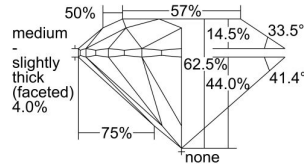

GIA®

FACSIMILE

GIA REPORT 2397915990

Verify this report at GIA.edu

GIA NATURAL DIAMOND DOSSIER®

August 18, 2021
GIA Report Number 2397915990
Shape and Cutting Style ..... Round Brilliant
Measurements ..... 5.43 - 5.48 x 3.41 mm

GRADING RESULTS

Carat Weight ..... 0.62 carat
Color Grade I
Clarity Grade S11
Cut Grade ..... Excellent

ADDITIONAL GRADING INFORMATION

Polish ..... Very Good
Symmetry ..... Very Good
Fluorescence ..... None
Clarity Characteristics ..... Cloud, Crystal
Inscription(s): GIA 2397915990

PROPORTIONS

Profile to actual proportions

GRADING SCALES

GIA COLOR SCALE	GIA CLARITY SCALE	GIA CUT SCALE	
D	FLAWLESS	EXCELLENT	
E	INTERNALLY FLAWLESS		
F		VVS₁	VERY GOOD
G	VVS₂		
H	VS₁	GOOD	
I	VS₂		
J	S1₁	FAIR	
K	S1₂		
L	I₁	POOR	
M	I₂		
N	I₃		
O			
P			
Q			
R			
S			
T			
U			
V			
W			
X			
Y			
Z