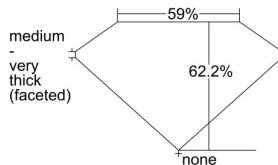

GIA®

FACSIMILE

GIA REPORT 2398293644

Verify this report at GIA.edu

GIA NATURAL DIAMOND DOSSIER®

July 06, 2022
GIA Report Number 2398293644
Shape and Cutting Style ..... Cushion Modified Brilliant
Measurements ..... 4.17 x 3.81 x 2.37 mm

GRADING RESULTS

Carat Weight ..... 0.31 carat
Color Grade ..... D
Clarity Grade SI1

ADDITIONAL GRADING INFORMATION

Polish ..... Excellent
Symmetry ..... Very Good
Fluorescence ..... Medium Blue
Clarity Characteristics ..... Crystal, Cloud
Inscription(s): GIA 2398293644

PROPORTIONS

Profile not to actual proportions

GRADING SCALES

GIA COLOR SCALE		GIA CLARITY SCALE			
COLORLESS	D	VERY VERY SLIGHTLY INCLUDED	FLAWLESS		
	E		INTERNALLY FLAWLESS		
	F	VERY SLIGHTLY INCLUDED	VVS₁		
	G		VVS₂		
	H		VS₁		
	NEAR COLORLESS	I	SLIGHTLY INCLUDED	VS₂	
		J		SI₁	
		FAINT	K	INCLUDED	SI₂
			L		I₁
			M		I₂
VERT LIGHT	N	LIGHT	I₃		
	O				
	P				
	Q				
	R