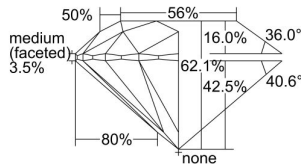

GIA®

FACSIMILE

GIA REPORT 2398304298

Verify this report at GIA.edu

GIA NATURAL DIAMOND DOSSIER®

July 02, 2021
GIA Report Number 2398304298
Shape and Cutting Style ..... Round Brilliant
Measurements ..... 4.30 - 4.31 x 2.67 mm

GRADING RESULTS

Carat Weight ..... 0.30 carat
Color Grade ..... F
Clarity Grade S11
Cut Grade ..... Excellent

ADDITIONAL GRADING INFORMATION

Polish ..... Excellent
Symmetry ..... Excellent
Fluorescence ..... Medium Blue
Clarity Characteristics ..... Cloud, Crystal, Needle
Inscription(s): GIA 2398304298

PROPORTIONS

Profile to actual proportions

GRADING SCALES

GIA COLOR SCALE	GIA CLARITY SCALE	GIA CUT SCALE	
D	FLAWLESS	EXCELLENT	
E	INTERNALLY FLAWLESS		
F		VVS₁	VERY GOOD
G	VVS₂		
H	VS₁	GOOD	
I	VS₂		
J	S1₁	FAIR	
K	S1₂		
L	I₁	POOR	
M	I₂		
N	I₃		
O			
P			
Q			
R			
S			
T			
U			
V			
W			
X			
Y			
Z