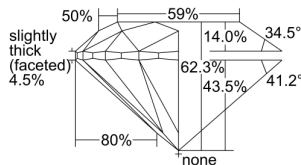

GIA®

FACSIMILE

GIA REPORT 2398397616

Verify this report at GIA.edu

GIA NATURAL DIAMOND DOSSIER®

July 09, 2021
GIA Report Number 2398397616
Shape and Cutting Style ..... Round Brilliant
Measurements ..... 4.24 - 4.27 x 2.65 mm

GRADING RESULTS

Carat Weight ..... 0.30 carat
Color Grade ..... F
Clarity Grade VVS2
Cut Grade ..... Excellent

ADDITIONAL GRADING INFORMATION

Polish ..... Excellent
Symmetry ..... Very Good
Fluorescence ..... Medium Blue
Clarity Characteristics..... Indented Natural, Pinpoint
Inscription(s): GIA 2398397616

PROPORTIONS

Profile to actual proportions

GRADING SCALES

GIA COLOR SCALE	GIA CLARITY SCALE	GIA CUT SCALE	
D	FLAWLESS	EXCELLENT	
E	INTERNALLY FLAWLESS		
F		VVS₁	VERY GOOD
G	VVS₂		
H	VS₁	GOOD	
I	VS₂		
J	SI₁	FAIR	
K	SI₂		
L	I₁	POOR	
M	I₂		
N	I₃		
O			
P			
Q			
R			
S			
T			
U			
V			
W			
X			
Y			
Z