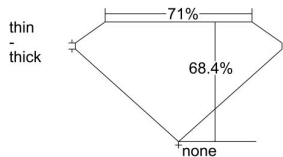

GIA®

FACSIMILE

GIA REPORT 2404108491

Verify this report at GIA.edu

GIA NATURAL DIAMOND DOSSIER®

August 27, 2021
GIA Report Number 2404108491
Shape and Cutting Style ..... Square Modified Brilliant
Measurements ..... 3.75 x 3.74 x 2.56 mm

GRADING RESULTS

Carat Weight ..... 0.31 carat
Color Grade L
Clarity Grade SI1

ADDITIONAL GRADING INFORMATION

Polish ..... Excellent
Symmetry ..... Good
Fluorescence ..... Medium Blue
Clarity Characteristics ..... Crystal
Inscription(s): GIA 2404108491

PROPORTIONS

Profile not to actual proportions

GRADING SCALES

GIA COLOR SCALE		GIA CLARITY SCALE			
COLORLESS	D	VERY VERY SLIGHTLY INCLUDED	FLAWLESS		
	E		INTERNALLY FLAWLESS		
	F	VERY SLIGHTLY INCLUDED	VVS₁		
	G		VVS₂		
	H		VS₁		
	NEAR COLORLESS	I	SLIGHTLY INCLUDED	VS₂	
		J		SI₁	
		FAINT	K	INCLUDED	SI₂
			L		I₁
			M		I₂
VERT LIGHT	N	LIGHT	I₃		
	O				
	P				
	Q				
	R