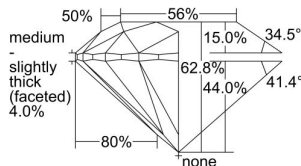

GIA®

FACSIMILE

GIA REPORT 2404257104

Verify this report at GIA.edu

GIA NATURAL DIAMOND DOSSIER®

September 07, 2021
GIA Report Number 2404257104
Shape and Cutting Style ..... Round Brilliant
Measurements ..... 3.96 - 3.99 x 2.50 mm

GRADING RESULTS

Carat Weight ..... 0.24 carat
Color Grade ..... E
Clarity Grade VVS2
Cut Grade ..... Excellent

ADDITIONAL GRADING INFORMATION

Polish ..... Excellent
Symmetry ..... Excellent
Fluorescence ..... None
Clarity Characteristics ..... Cloud, Surface Graining
Inscription(s): GIA 2404257104

PROPORTIONS

Profile to actual proportions

GRADING SCALES

GIA COLOR SCALE	GIA CLARITY SCALE	GIA CUT SCALE
D	FLAWLESS	EXCELLENT
E	INTERNALLY FLAWLESS	
F	VVS₁	VERY GOOD
G		
H	VS₁	GOOD
I		
J	VS₂	FAIR
K		
L	SI₁	POOR
M		
N	I₁	
O		
P	I₂	
R		
S	I₃	
T		
U		
V		
W		
X		
Y		
Z