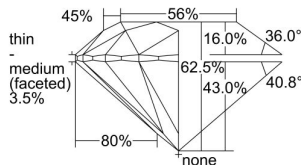

GIA®

FACSIMILE

GIA REPORT 2404536256

Verify this report at GIA.edu

GIA NATURAL DIAMOND DOSSIER®

September 23, 2021
GIA Report Number 2404536256
Shape and Cutting Style ..... Round Brilliant
Measurements ..... 5.15 - 5.18 x 3.23 mm

GRADING RESULTS

Carat Weight ..... 0.53 carat
Color Grade ..... H
Clarity Grade S11
Cut Grade ..... Excellent

ADDITIONAL GRADING INFORMATION

Polish ..... Excellent
Symmetry ..... Excellent
Fluorescence ..... None
Clarity Characteristics ..... Cloud
Inscription(s): GIA 2404536256

PROPORTIONS

Profile to actual proportions

GRADING SCALES

GIA COLOR SCALE

COLORLESS	D
	E
	F
	G
	H
	I
	J
NEAR COLORLESS	K
	L
Faint	M
	N
	O
	P
Very Light	R
	S
	T
	U
	V
Light	W
	X
	Y
	Z

GIA CLARITY SCALE

FLAWLESS	INTERNAL FLAWLESS	
		EXCELLENT
VERY VERY SLIGHTLY INCLUDED	VVS₁	
	VVS₂	
VERY SLIGHTLY INCLUDED	VS₁	
	VS₂	
SLIGHTLY INCLUDED	SI₁	
	SI₂	
INCLUDED	I₁	
	I₂	
	I₃	

GIA CUT SCALE

EXCELLENT
VERY GOOD
GOOD
FAIR
POOR