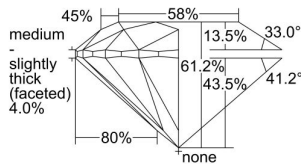

GIA®

FACSIMILE

GIA REPORT 2404548004

Verify this report at GIA.edu

GIA NATURAL DIAMOND DOSSIER®

September 25, 2021
GIA Report Number **2404548004**
Shape and Cutting Style ..... **Round Brilliant**
Measurements ..... **4.36 - 4.39 x 2.68 mm**

GRADING RESULTS

Carat Weight ..... **0.31 carat**
Color Grade ..... **D**
Clarity Grade **VS1**
Cut Grade ..... **Excellent**

ADDITIONAL GRADING INFORMATION

Polish ..... **Excellent**
Symmetry ..... **Excellent**
Fluorescence ..... **Faint**
Clarity Characteristics ..... **Crystal, Cloud, Pinpoint**
Inscription(s): **GIA 2404548004**

PROPORTIONS

Profile to actual proportions

GRADING SCALES

GIA COLOR SCALE	GIA CLARITY SCALE	GIA CUT SCALE	
D	FLAWLESS	EXCELLENT	
E	INTERNALLY FLAWLESS		
F		VVS₁	VERY GOOD
G	VVS₂		
H	VS₁	GOOD	
I	VS₂		
J	SI₁	FAIR	
K	SI₂		
L	I₁	POOR	
M	I₂		
N	I₃		
O			
P			
Q			
R			
S			
T			
U			
V			
W			
X			
Y			
Z