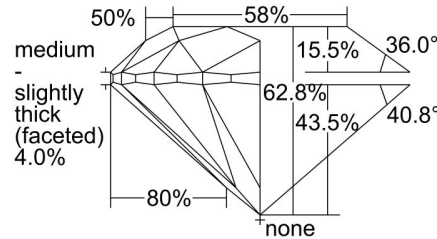

### GIA NATURAL DIAMOND GRADING REPORT

October 06, 2021  
 GIA Report Number ..... 2404643630  
 Shape and Cutting Style ..... Round Brilliant  
 Measurements ..... 8.52 - 8.63 x 5.39 mm

### GRADING RESULTS

Carat Weight ..... 2.50 carat  
 Color Grade ..... G  
 Clarity Grade ..... SI2  
 Cut Grade ..... Excellent

### PROPORTIONS

Profile to actual proportions